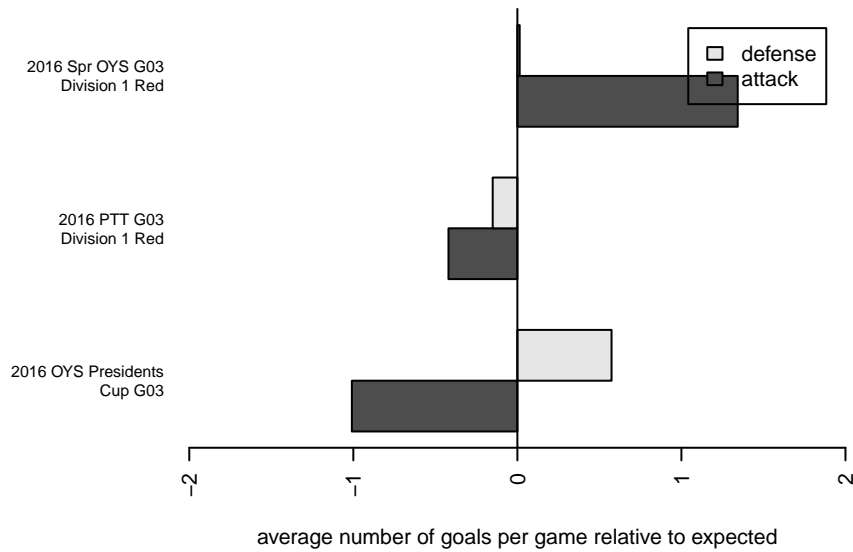

WAFC Storm G03

Woodburn, OR
 G03 total strength=1193
 attack=5.5 defense=2.77
 fall league = PTT G03 Div 1 Red
 spr league = Spr OYS G03 Div 1 Red

alt names used:
 WAFC 03G Storm
 WAFC 03G Storm
 WAFC 03G Storm

Venues played:
 2016 PTT G03 Division 1 Red
 2016 OYS Presidents Cup G03
 2016 Spr OYS G03 Division 1 Red

WAFC Storm G03
 Dots are actual minus expected GF (blue circles) and GA (red triangles).
 Blue line is smoothed change in attack strength. Red is smoothed change in defense strength.

**attack and defense variance (black dot)
relative to other teams
and top 10 in region**

**attack and defense rating
relative to others at age
and all opponents in last 13 months**

Performance relative to 13 month average