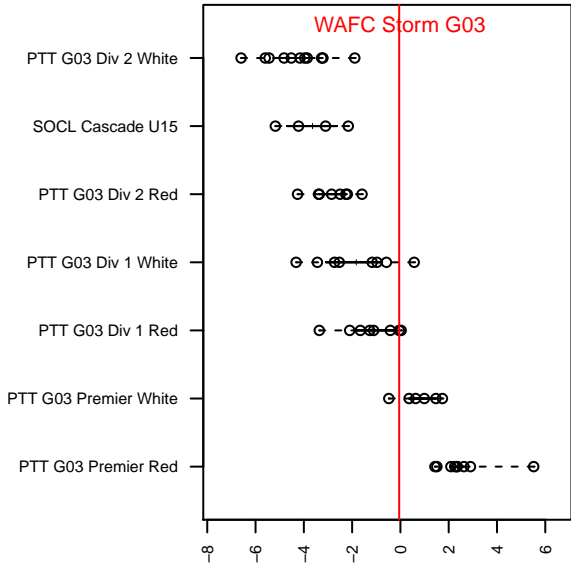

WAFC Storm G03

Woodburn, OR
 G03 total strength=1193
 attack=5.5 defense=2.77
 fall league = PTT G03 Div 1 Red
 spr league = Spr OYS G03 Div 1 Red

alt names used:
 WAFC 03G Storm
 WAFC 03G Storm
 WAFC 03G Storm

Venues played:
 2016 PTT G03 Division 1 Red
 2016 OYS Presidents Cup G03
 2016 Spr OYS G03 Division 1 Red

WAFC Storm G03
 Dots are actual minus expected GF (blue circles) and GA (red triangles).
 Blue line is smoothed change in attack strength. Red is smoothed change in defense strength.

**attack and defense variance (black dot)
relative to other teams
and top 10 in region**

**attack and defense rating
relative to others at age
and all opponents in last 13 months**

Performance relative to 13 month average