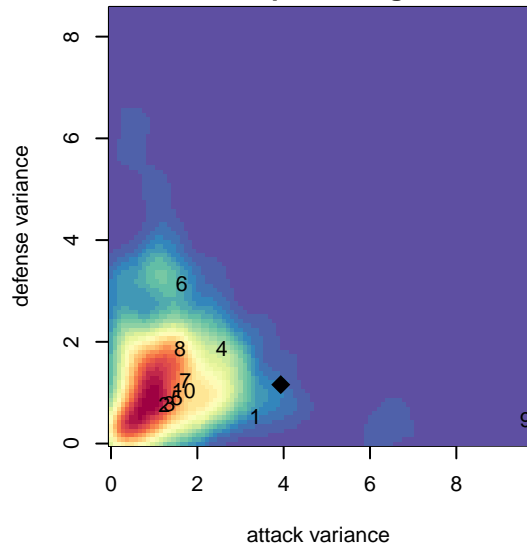

WAFC Storm G03

Woodburn, OR
 G03 total strength=1193
 attack=5.5 defense=2.77
 fall league = PTT G03 Div 1 Red
 spr league = Spr OYS G03 Div 1 Red

alt names used:
 WAFC 03G Storm
 WAFC 03G Storm
 WAFC 03G Storm

Venues played:
 2016 PTT G03 Division 1 Red
 2016 OYS Presidents Cup G03
 2016 Spr OYS G03 Division 1 Red

WAFC Storm G03
 Dots are actual minus expected GF (blue circles) and GA (red triangles).
 Blue line is smoothed change in attack strength. Red is smoothed change in defense strength.

**attack and defense variance (black dot)
relative to other teams
and top 10 in region**

**attack and defense rating
relative to others at age
and all opponents in last 13 months**

Performance relative to 13 month average